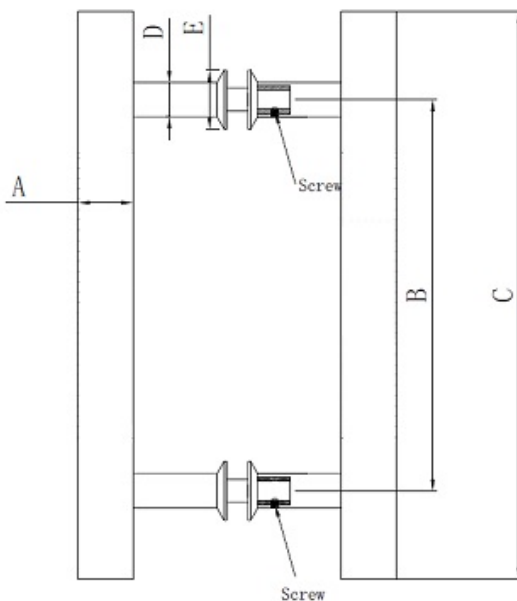

## Description:

Door Handle "Oder" SS304 Brushed,  $\varnothing 25 \times 400 \text{mm}$ , cc 300mm, 8-12mm Glass Thickness, Bore:  $\varnothing 12 \text{mm}$

## Item number:

17.87.006-1

Units	Box	Carton	HS Code	Barcode
Pair	1	10	8302415000	 5704866445412

ITEM NO.	A ( $\varnothing$ )	B	C	D ( $\varnothing$ )	E ( $\varnothing$ )	FINISH
17.87.000-0	25	200	300	19	25	BRUSHED
17.87.005-0	25	300	400	19	25	POLISHED
17.87.006-0	25	300	400	19	25	BRUSHED
17.87.009-0	25	600	1000	19	25	BRUSHED
17.87.010-0	32	300	450	22	27.5	BRUSHED
17.87.015-0	32	400	550	22	27.5	POLISHED
17.87.016-0	32	400	550	22	27.5	BRUSHED
17.87.020-0	32	400	600	22	27.5	BRUSHED